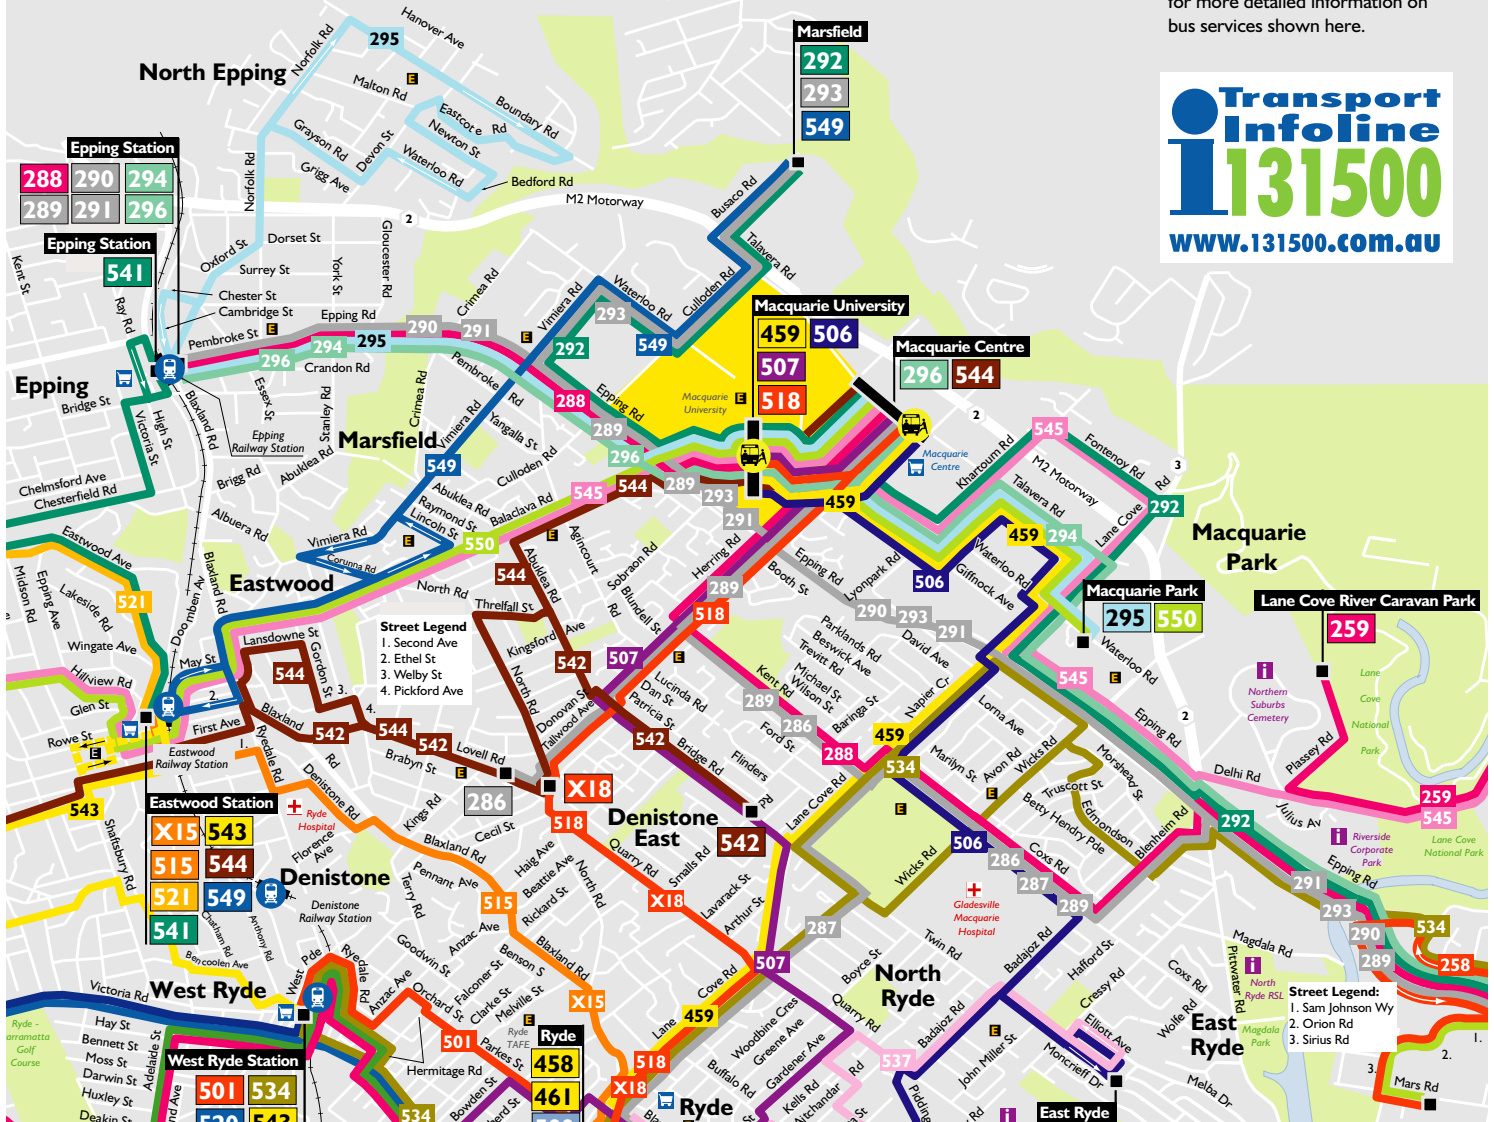

Macquarie University Public Transport Guide

Sydney Buses
Convenient, Friendly, Safe

This map is an extract from the Sydney Buses Eastern Suburbs Region Guide. Please consult guide for more detailed information on bus services shown here.

**Transport
Infoline**
131500
www.131500.com.au

Bus Services in the University Area

Campus Bus Stops