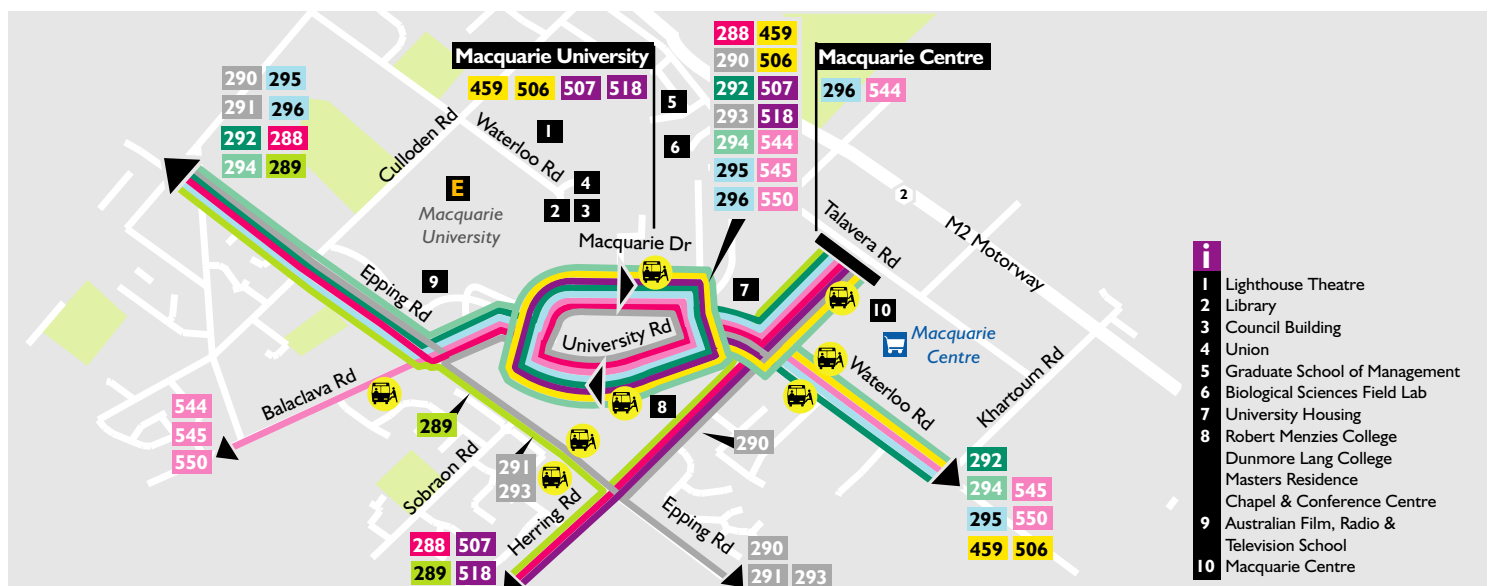

Macquarie University Public Transport Guide

Sydney Buses
Convenient, Friendly, Safe

This map is an extract from the Sydney Buses Eastern Suburbs Region Guide. Please consult guide for more detailed information on bus services shown here.

**Transport
Infoline**
131500
www.131500.com.au

Bus Services in the University Area

Campus Bus Stops